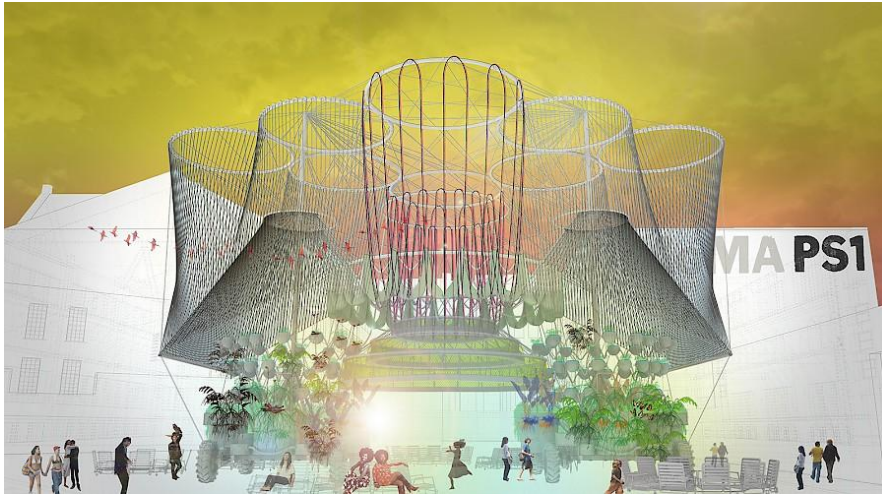

# COSMO by Andres Jaque / Office for Political Innovation

## The Spanish architect is the winner of the MoMA PS1 Young Architects Program (YAP) in New York.

Now in its 16th edition, the Young Architects Program at MoMA and MoMA PS1 has been committed to offering emerging architectural talent the opportunity to design and present innovative projects, challenging each year's winners to develop creative designs for a temporary, outdoor installation at MoMA PS1 that provides shade, seating, and water. The architects must also work within guidelines that address environmental issues, including sustainability and recycling. Andrés Jaque, drawn from among five finalists, will design a temporary urban landscape for the 2015 Warm Up summer music series in MoMA PS1's outdoor courtyard.

The winning project, *COSMO* opens at MoMA PS1 in Long Island City in late June. This year's unique construction, *COSMO*, will be a moveable artifact, made out of customized irrigation components, to make visible and enjoyable the so-far hidden urbanism of pipes we live by. An assemblage of ecosystems, based on advanced environmental design, *COSMO* is engineered to filter and purify 3,000 gallons of water, eliminating suspended particles and nitrates, balancing the PH, and increasing the level of dissolved oxygen. It takes four days for the 3,000 gallons of water to become purified, then the cycle continues with the same body of water, becoming more purified with every cycle.

Andrés Jaque addresses the statistic put forth by the United Nations, estimating that by 2025 two thirds of the global population will live in countries that lack sufficient water. *COSMO* is designed as both an offline and an online prototype. Its purpose is to trigger awareness, and to be easily reproduced all around the world, giving people access to drinking water, and to a dialogue about it. But above all, *COSMO* will be a party-artifact moving in whatever direction the party happens to take it.